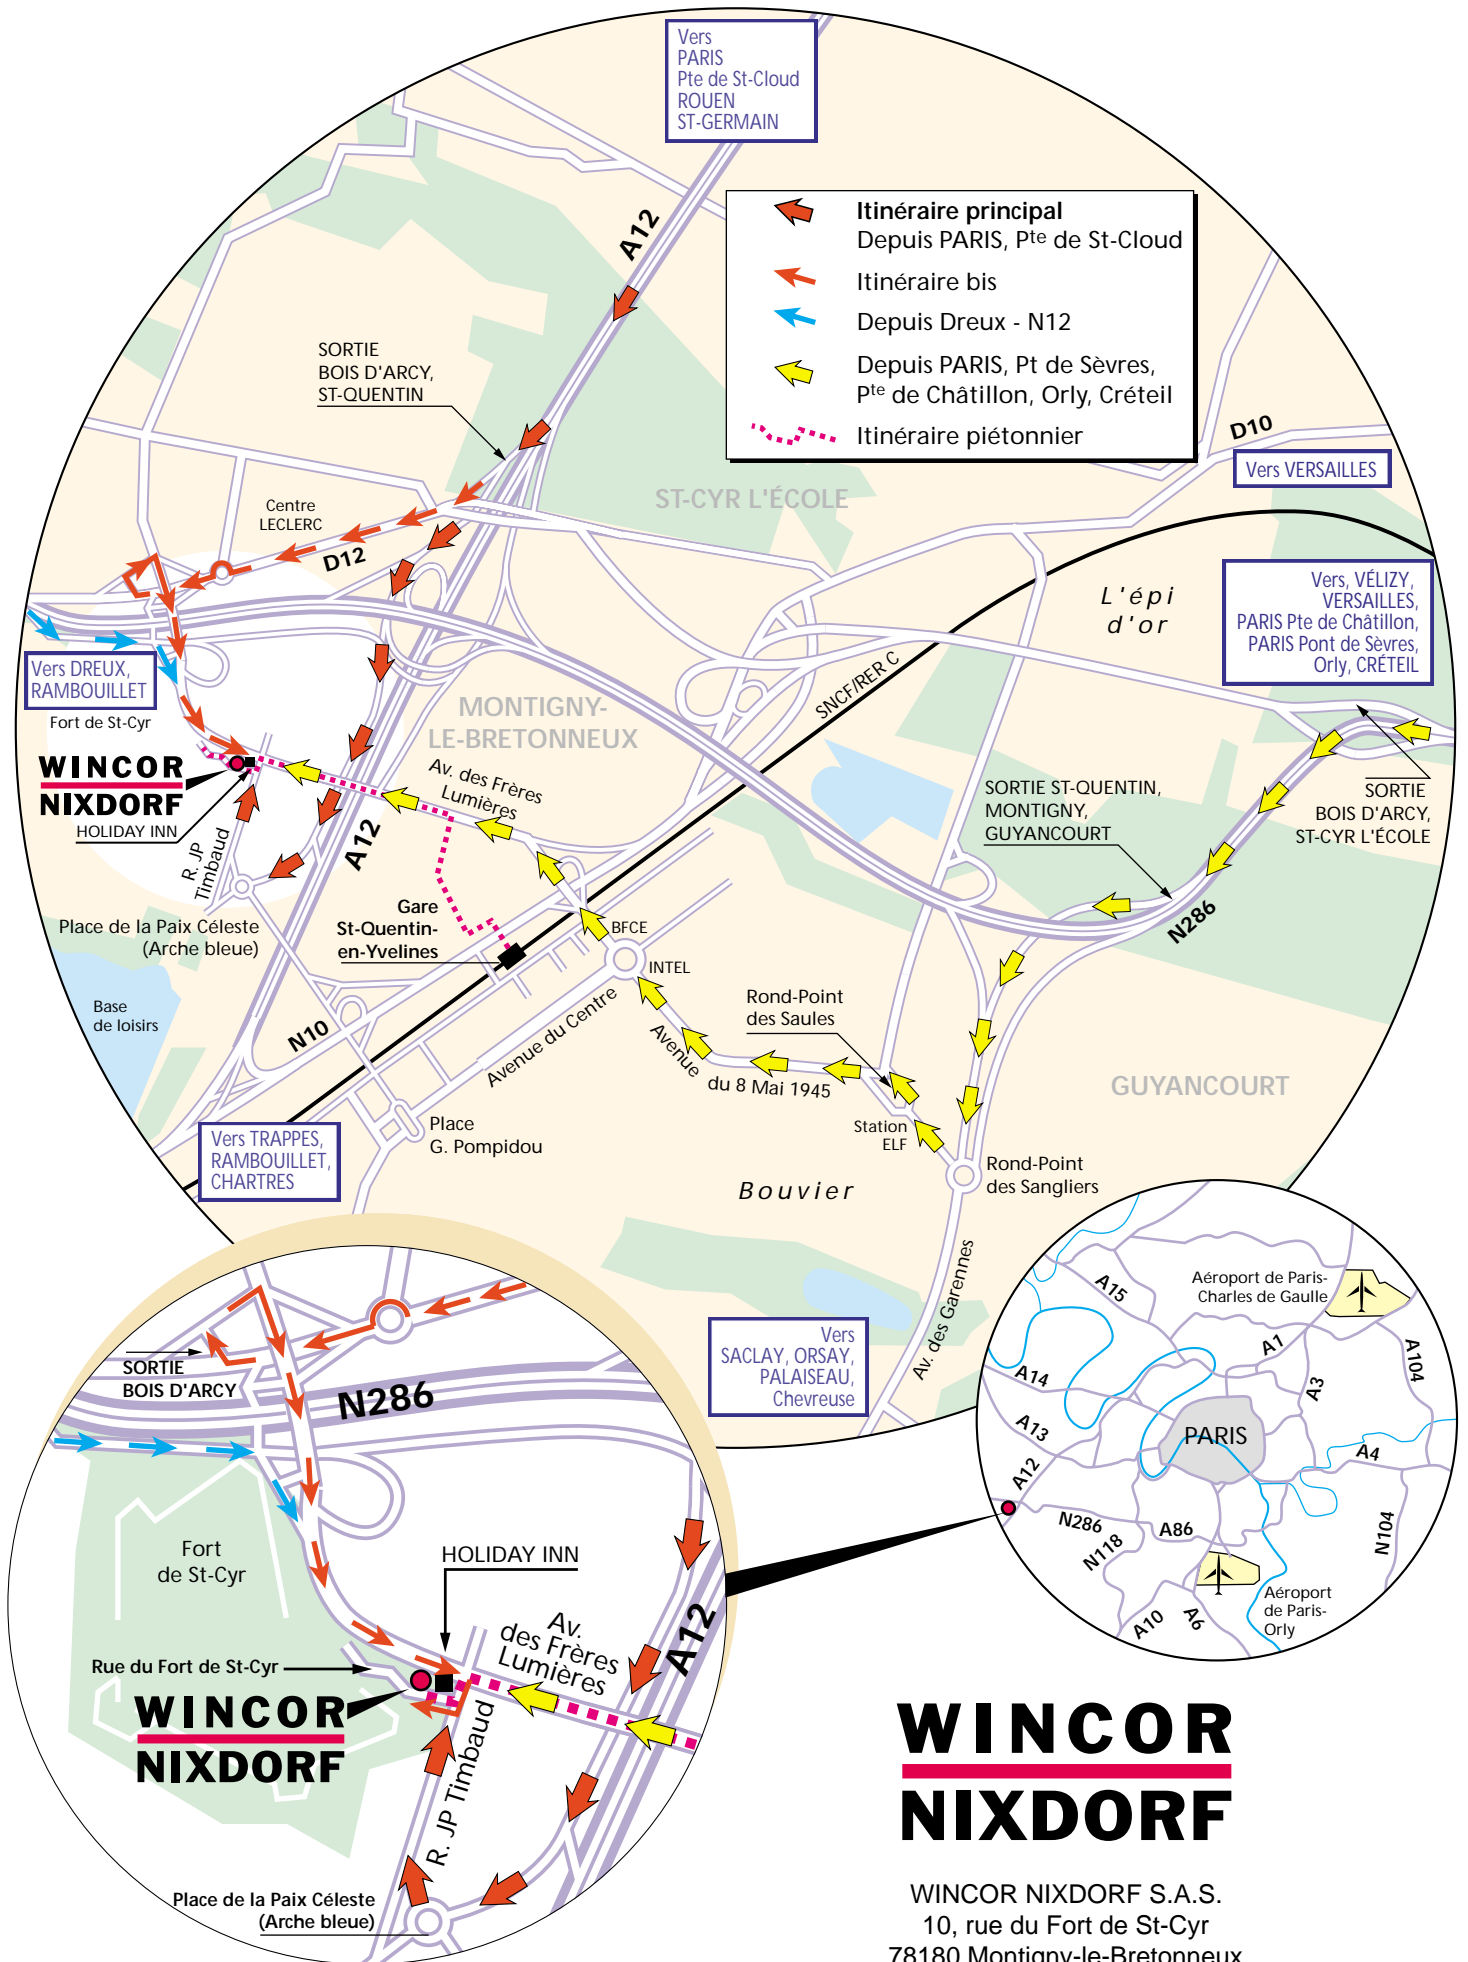

# Plan d'accès Wincor Nixdorf SAS

## How to reach us

### **By car:**

From Paris by the motorway A13:

- Take direction of the Normandy motorway A13/E05
- Follow A12 - direction: Rambouillet, Saint-Quentin-en-Yvelines, Bois-d'Arcy
- Take the exit :  - Saint-Quentin-en-Yvelines and keep this direction as far as the traffic circle named « rond point de la Paix Céleste » on 50 m - Blue arche:  
Turn right : Rue Jean-Pierre Timbaud on 300 m
- Drive on left, before the traffic light: Rue Du Fort De Saint-Cyr on 10 m

From the motorway A86 :

- Take: N286 on 5.5 km
- Follow: :  - Saint-Quentin-en-Yvelines
- Take the exit: Saint-Quentin-en-Yvelines – Guyancourt, Montigny-le-Bretonneux, Voisin
- Stay on the right side direction: Saint-Quentin-en-Yvelines – Guyancourt – Centre commercial
- At the traffic circle named « rond point des Sanglier » take the first exit on the right side, avenue du 8 mai 1945 – D127
- At the traffic circle named « rond point des Saules », take the second exit D 127 direction Montigny-le-Bretonneux – Centre commercial
- Go straight on avenue du 8 mai 1945 – D127
- At the traffic circle straight ahead, direction Bois d'Arcy by the : D127 Avenue des Frères Lumière on 2.5 km
- Take the left hand: Rue Jean-Pierre Timbaud on 80 m (Direction Fort de St-Cyr)
- Stay on right: Rue Du Fort De Saint-Cyr on 10 m